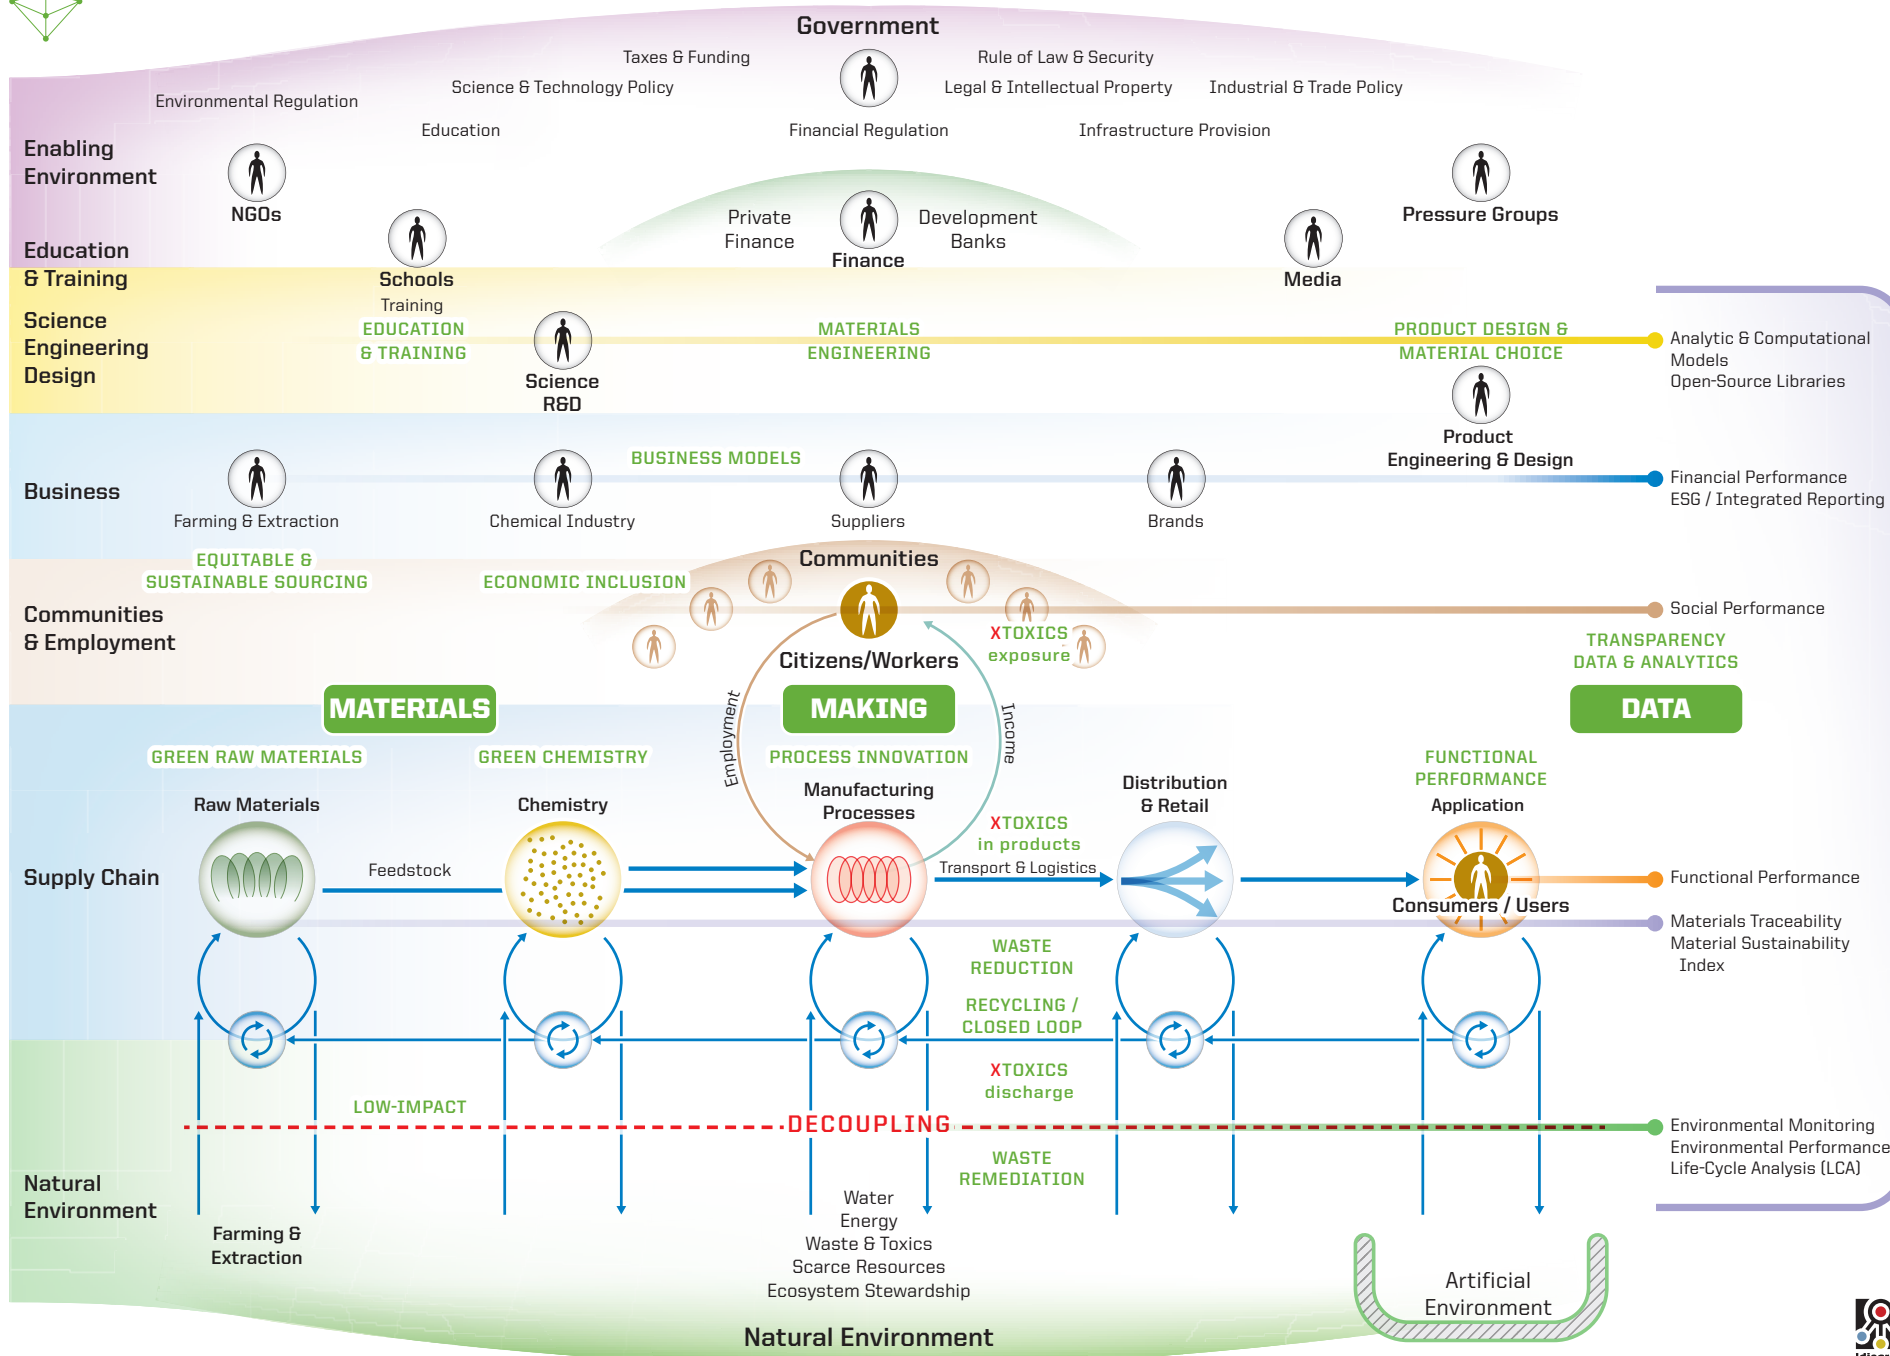

LAUNCH 2020 Systems Map

Version 0.4 March 2013

copyright © 2013 Idigram